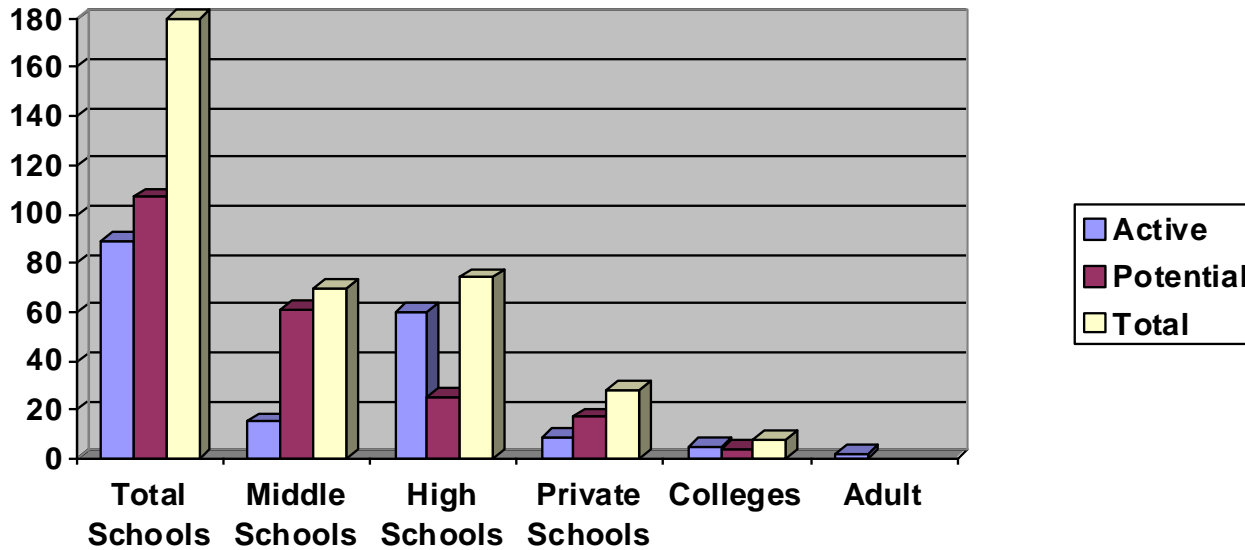

# Central North Carolina FCA

	<i>Total Schools</i>	<i>Middle Schools</i>	<i>High Schools</i>	<i>Private Schools</i>	<i>Colleges</i>	<i>Adult</i>
<i>Active</i>	<b>89</b>	<b>15</b>	<b>60</b>	<b>9</b>	<b>5</b>	<b>2</b>
<i>Potential</i>	<b>107</b>	<b>61</b>	<b>25</b>	<b>17</b>	<b>4</b>	
<i>Total</i>	<b>180</b>	<b>70</b>	<b>74</b>	<b>28</b>	<b>8</b>	

Central North Carolina Fellowship of Christian Athletes currently reaches 89 of our area’s campuses with an active ministry presence. Approximately 65% or 56 of these campuses have active Huddle Clubs that meet on a regular basis throughout the school year, serving approximately 2500 students. The other thirty-three “active” campuses participate in area-wide FCA activities and camp/retreat opportunities throughout the year.

As indicated on the chart above, adequate staffing would allow us to nearly double the number of schools that we reach through FCA. This translates into thousands of potential students in our immediate 12 county area who could be impacted by the gospel of Jesus Christ through FCA’s ministry.